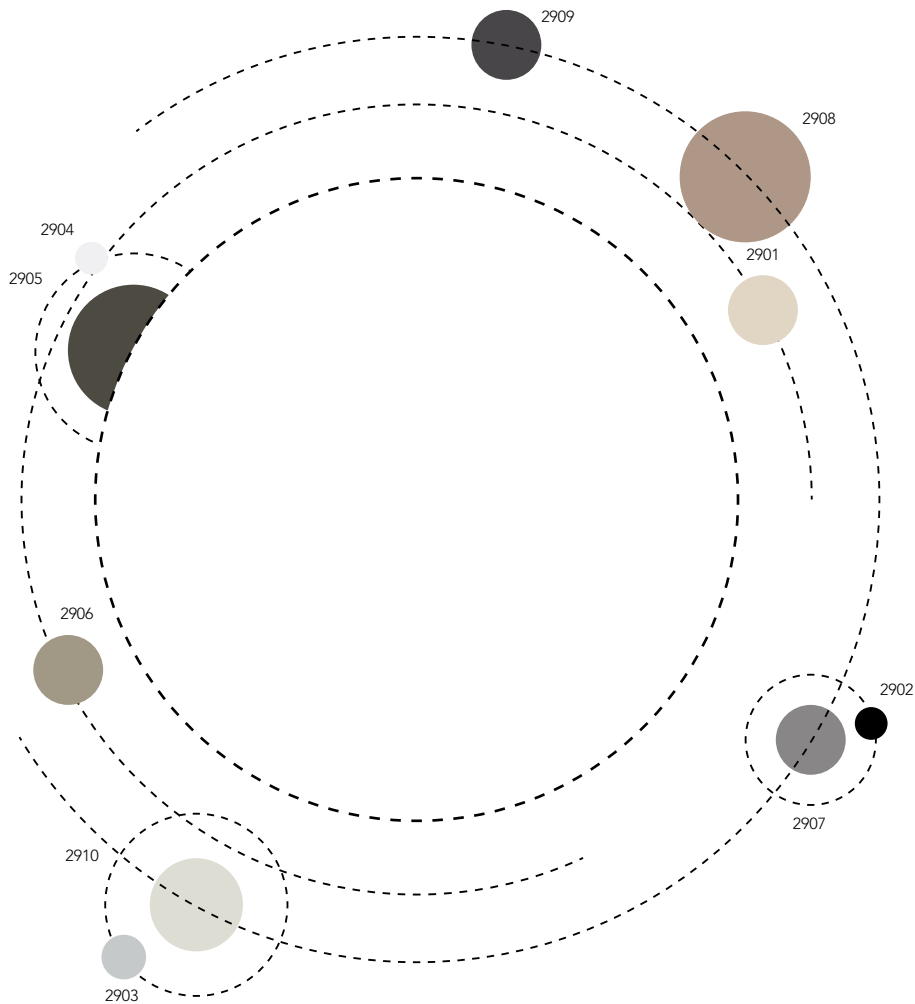

POLARIS

Dimensioni / Sizes:

3050x1300 mm

4200x1300 mm

Spessori / Thicknesses:

0,9 - 1 - 1,2 - 10 - 12 mm

Finitura / Finish:

Polaris

Anti-impronta
Anti-fingerprint

Resistente ai graffi
Scratch resistant

Resistente al calore
Heat resistant

Resistente all'urto
Shock resistant